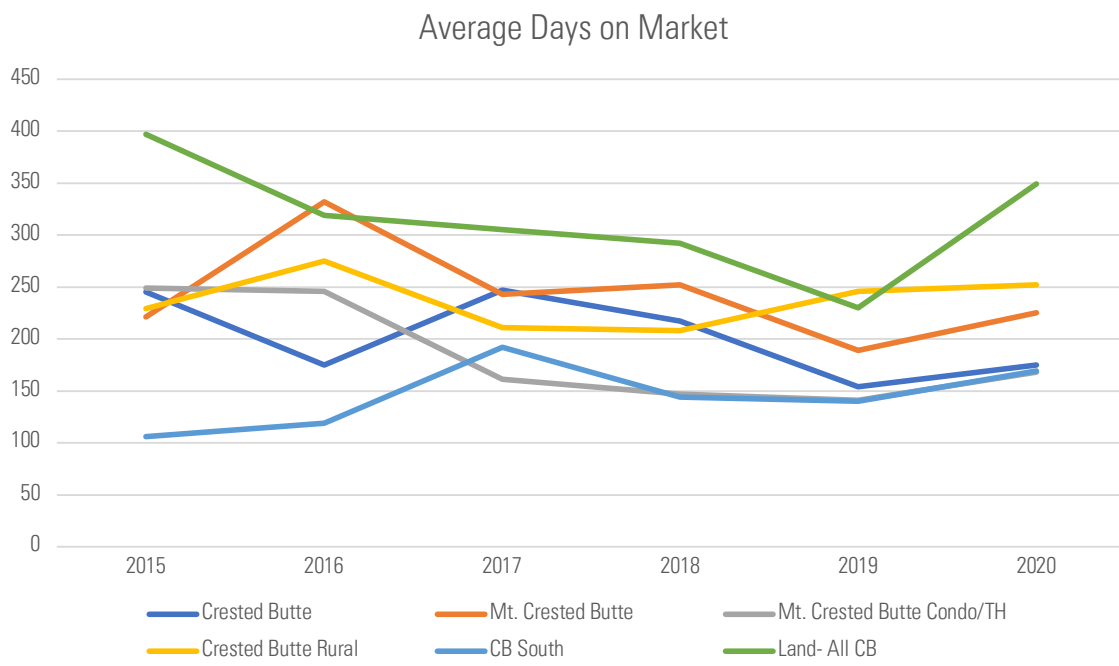

crested butte area property sales statistics

*CREN, MLS Data, December 2020

211 Elk Avenue
 PO Box 1788
 Crested Butte, CO 81224
 970.349.6691
 bbre1.com