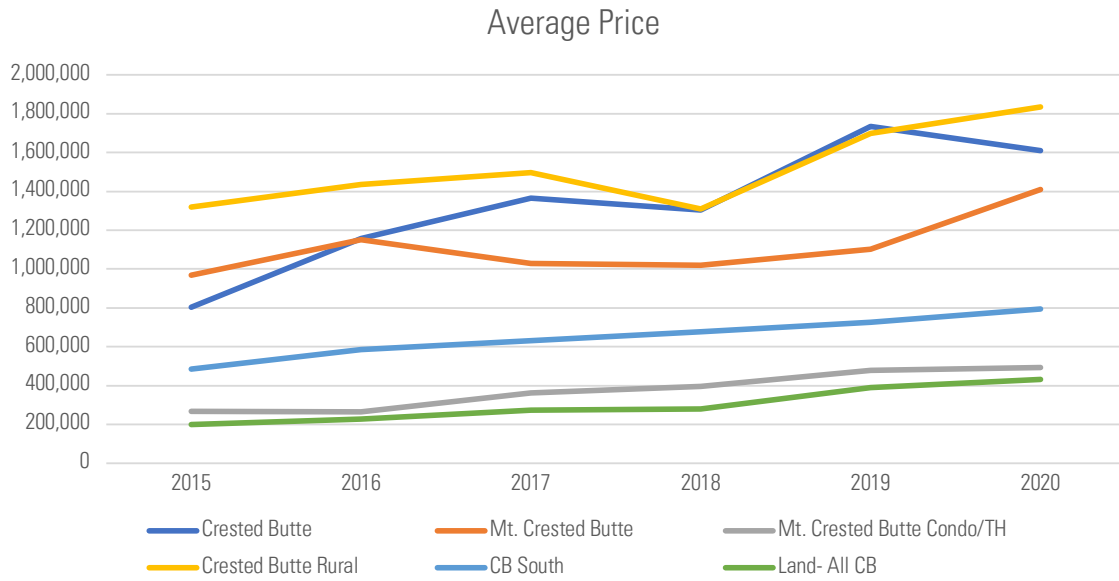

crested butte area property sales statistics

*CREN, MLS Data, December 2020

211 Elk Avenue
 PO Box 1788
 Crested Butte, CO 81224
 970.349.6691
 bbre1.com